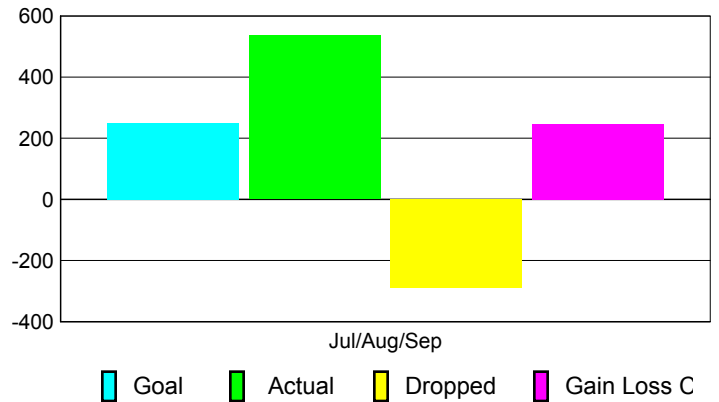

### YTD Status Quo Clubs 2010-2011

Status Quo Clubs Compared to Status Quo Members

## MEMBERSHIP

Membership Results  
2010-2011

Membership  
2009-2010

Month	Net Memb Goal	Actual New Memb	Actual Dropped Memb	Gain/Loss of Memb	Gain/Loss of Memb
Jul/Aug/Sep	250	536	-290	246	370
<b>Totals</b>	<b>250</b>	<b>536</b>	<b>-290</b>	<b>246</b>	<b>370</b>

### Membership Results 2010-2011

Goal, New, Dropped, Gain/Loss

### Comparison of Membership Gain/Loss

Current Year Compared to the Previous Year