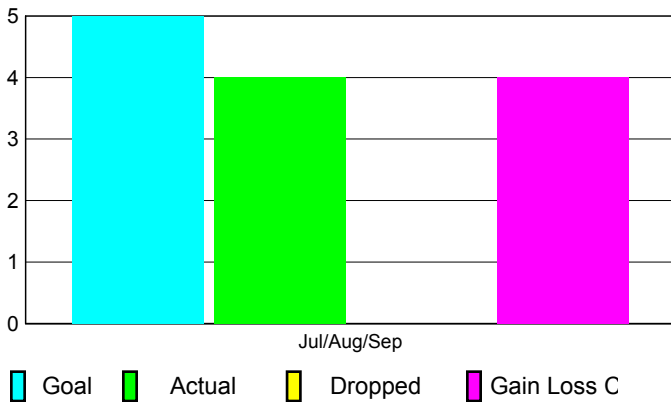

## CLUBS

Club Results  
2010-2011

Clubs  
2009-2010

Month	New Club Goal	Actual New Clubs	Actual Dropped Clubs	Gain/Loss of Clubs	Gain/Loss of Clubs
Jul/Aug/Sep	5	4	0	4	10
<b>Totals</b>	<b>5</b>	<b>4</b>	<b>0</b>	<b>4</b>	<b>10</b>

### Club Results 2010-2011

Goal, New, Dropped, Gain/Loss

### Comparison of Club Gain/Loss

Current Year Compared to the Previous Year