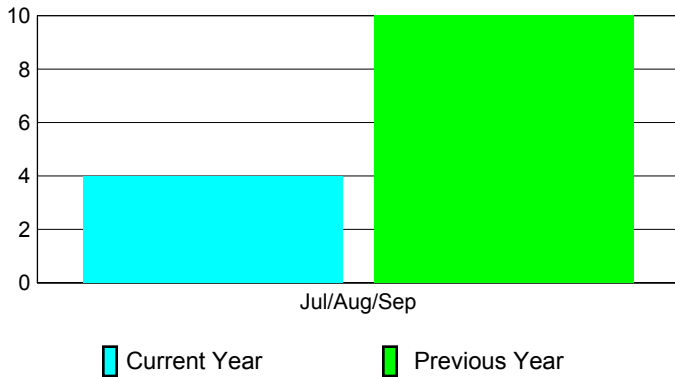

Comparison of Club Gain/Loss

Current Year Compared to the Previous Year