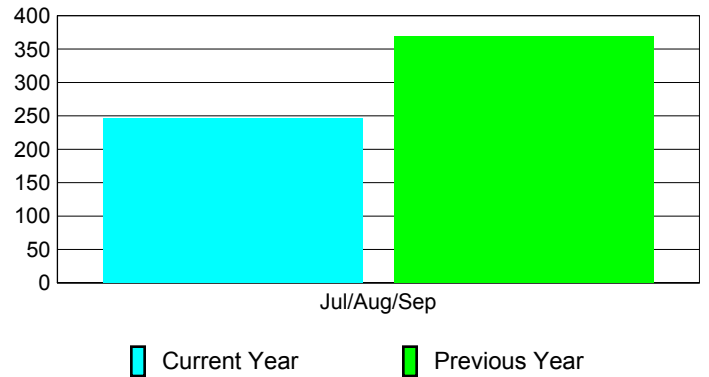

Comparison of Membership Gain/Loss

Current Year Compared to the Previous Year